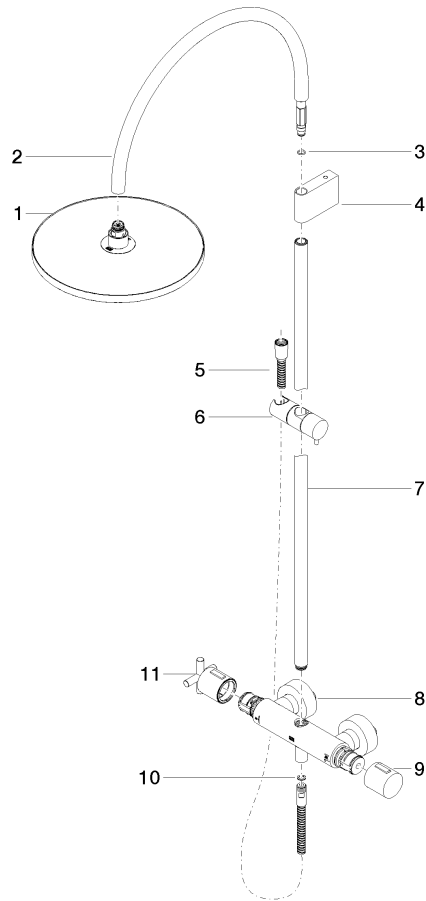

34 460 892

- shower with fixed riser projection 452mm
- overhead shower: rain flow
- rain shower Ø 300 mm
- rain shower with anti-scale system
- max. rainshower flow 14 l/min
- rotary diverter with volume control and shut-off function
- slide-on rosettes Ø 70 mm
- height of fittings up to rain shower (bottom edge) 964mm
- height of fittings up to top edge of elbow 1267mm
- gauge 150 mm - 13 mm
- metal shower hose 1750mm with integrated anti-twist protection
- 1/2" connection
- slide bar
- Pipe diameter 23.5 mm

This article does not include a hand shower!

Intrinsic protection against back flow.

	Chrome	34 460 892-00 0050
	Brushed Platinum	34 460 892-06 0050
	Platinum	34 460 892-08 0050
	Dark Chrome	34 460 892-19 0050
	Brushed Durabronze (23kt Gold)	34 460 892-28 0050
	Matte Black	34 460 892-33 0050
	Brushed Champagne (22kt Gold)	34 460 892-46 0050
	Champagne (22kt Gold)	34 460 892-47 0050
	Brushed Chrome	34 460 892-93 0050
	Brushed Dark Platinum	34 460 892-99 0050

Flow rate chart

34 460 892

Parts for other finishes can be found here: Brushed Platinum

Spare parts list

No.	Item Number	Name	Quantity used	Delivery time
1	04 12 05 091 10-00	shower	1	10
2	04 28 22 346 00-00	pipe	1	10
3	09 14 10 008 90	seal	1	2
4	90 17 11 150 00-00	holder	1	10
5	28 322 970-00	Metal shower hose 1/2" x 3/8" x 1750 mm - Chrome	1	2
6	12 570 970-00	Slide unit - Chrome	1	10
7	90 28 22 349 00-00	pipe	1	10
8	04 17 01 250 00-00	connection	1	10
9	90 17 33 015 00-00	handle	1	10
10	90 14 20 026 00 90	seal	1	2
11	90 17 33 021 00-00	handle	1	10