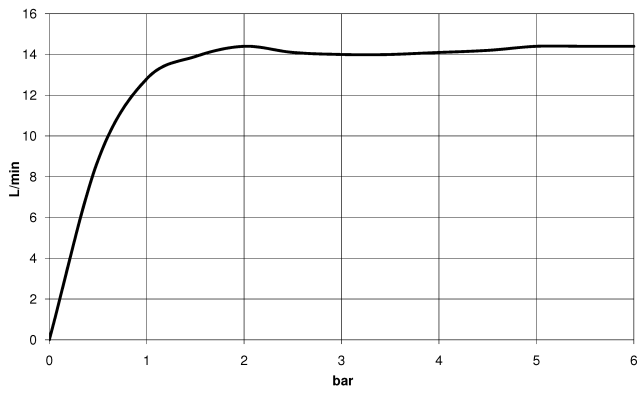

34 460 892

- shower with fixed riser projection 452mm
- overhead shower: rain flow
- rain shower Ø 300 mm
- rain shower with anti-scale system
- max. rainshower flow 14 l/min
- rotary diverter with volume control and shut-off function
- slide-on rosettes Ø 70 mm
- height of fittings up to rain shower (bottom edge) 964mm
- height of fittings up to top edge of elbow 1267mm
- gauge 150 mm - 13 mm
- metal shower hose 1750mm with integrated anti-twist protection
- 1/2" connection
- slide bar
- Pipe diameter 23.5 mm

This article does not include a hand shower!

Intrinsic protection against back flow.

	Chrome	34 460 892-00 0050
	Brushed Platinum	34 460 892-06 0050
	Platinum	34 460 892-08 0050
	Dark Chrome	34 460 892-19 0050
	Brushed Durabronze (23kt Gold)	34 460 892-28 0050
	Matte Black	34 460 892-33 0050
	Brushed Champagne (22kt Gold)	34 460 892-46 0050
	Champagne (22kt Gold)	34 460 892-47 0050
	Brushed Chrome	34 460 892-93 0050
	Brushed Dark Platinum	34 460 892-99 0050

Flow rate chart

34 460 892

Parts for other finishes can be found here: Brushed Platinum

Spare parts list

No.	Item Number	Name	Quantity used	Delivery time
1	04 12 05 091 10-00	shower	1	10
2	04 28 22 346 00-00	pipe	1	10
3	09 14 10 008 90	seal	1	2
4	90 17 11 150 00-00	holder	1	10
5	28 322 970-00	Metal shower hose 1/2" x 3/8" x 1750 mm - Chrome	1	2
6	12 570 970-00	Slide unit - Chrome	1	10
7	90 28 22 349 00-00	pipe	1	10
8	04 17 01 250 00-00	connection	1	10
9	90 17 33 015 00-00	handle	1	10
10	90 14 20 026 00 90	seal	1	2
11	90 17 33 021 00-00	handle	1	10